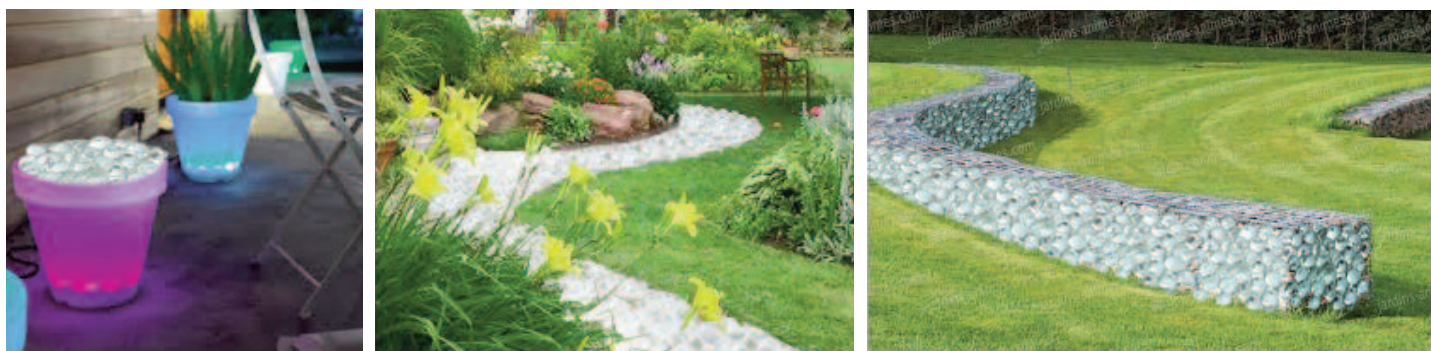

New

PEARL glass pebbles

Ideal for decoration both inside and outside

The glass pebbles can be used to fill gabions or other metal cages.
Also perfect for separating or decorating planted areas.
Leds can be incorporated to create a source of informal lighting.